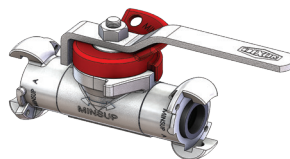

DATA SHEET

Minsup® Econovalves

The Right Connection®

Part Number	Description
08/062/113/00	1" BSPF x BSPF

Part Number	Description
08/062/114/00LO	¾" BSPF x BSPF with Lockout
08/062/113/00LO	1" BSPF x BSPF with Lockout

Part Number	Description
08/062/104/00LO	1" BSPF x A TYPE with Lockout

Part Number	Description
08/062/118/00	2" Shouldered x 1" BSPF

Part Number	Description
08/062/118/00LO	1" BSPF x 2" Shouldered with Lockout

Part Number	Description
08/062/172/00LO	1" BSPF x 1" Surelock with Lockout

Part Number	Description
08/062/110/00	A TYPE x A TYPE

Part Number	Description
08/062/110/00LO	A TYPE x A TYPE with Lockout

Part Number	Description
08/062/111/00LO	1" Surelock x 1" Surelock with Lockout

Part Number	Description
08/062/848/00	2" BSPF x BSPF

Part Number	Description
08/062/847/00LO	1½ BSPF x BSPF with Lockout
08/062/848/00LO	2" BSPF x BSPF with Lockout

Part Number	Description
08/062/849/00LO	2" Shouldered x 2" Shouldered with Lockout