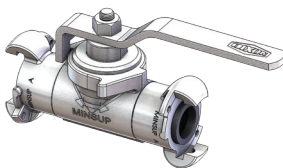

DATA SHEET

Minsup® Econovalves

The Right Connection®

Part Number	Description
08/062/113/00	1" BSPF x BSPF

Part Number	Description
08/062/114/00LO	¾" BSPF x BSPF with Lockout
08/062/113/00LO	1" BSPF x BSPF with Lockout

Part Number	Description
08/062/104/00LO	1" BSPF x A TYPE with Lockout

Part Number	Description
08/062/118/00	2" Shouldered x 1" BSPF

Part Number	Description
08/062/118/00LO	1" BSPF x 2" Shouldered with Lockout

Part Number	Description
08/062/172/00LO	1" BSPF x 1" Surelock with Lockout

Part Number	Description
08/062/110/00	A TYPE x A TYPE

Part Number	Description
08/062/110/00LO	A TYPE x A TYPE with Lockout

Part Number	Description
08/062/111/00LO	1" Surelock x 1" Surelock with Lockout

Part Number	Description
08/062/848/00	2" BSPF x BSPF

Part Number	Description
08/062/847/00LO	1½ BSPF x BSPF with Lockout
08/062/848/00LO	2" BSPF x BSPF with Lockout

Part Number	Description
08/062/849/00LO	2" Shouldered x 2" Shouldered with Lockout