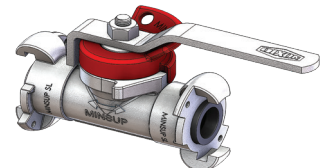

DATA SHEET

Minsup® Econovalves

The Right Connection®

Part Number	Description
08/062/113/00	1" BSPF x BSPF

Part Number	Description
08/062/114/00LO	¾" BSPF x BSPF with Lockout
08/062/113/00LO	1" BSPF x BSPF with Lockout

Part Number	Description
08/062/104/00LO	1" BSPF x A TYPE with Lockout

Part Number	Description
08/062/118/00	2" Shouldered x 1" BSPF

Part Number	Description
08/062/118/00LO	1" BSPF x 2" Shouldered with Lockout

Part Number	Description
08/062/172/00LO	1" BSPF x 1" Surelock with Lockout

Part Number	Description
08/062/110/00	A TYPE x A TYPE

Part Number	Description
08/062/110/00LO	A TYPE x A TYPE with Lockout

Part Number	Description
08/062/111/00LO	1" Surelock x 1" Surelock with Lockout

Part Number	Description
08/062/848/00	2" BSPF x BSPF

Part Number	Description
08/062/847/00LO	1½ BSPF x BSPF with Lockout
08/062/848/00LO	2" BSPF x BSPF with Lockout

Part Number	Description
08/062/849/00LO	2" Shouldered x 2" Shouldered with Lockout