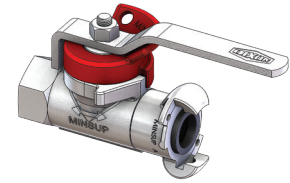

DATA SHEET

Minsup® Econovalves

The Right Connection®

Part Number	Description
08/062/113/00	1" BSPF x BSPF

Part Number	Description
08/062/114/00LO	¾" BSPF x BSPF with Lockout
08/062/113/00LO	1" BSPF x BSPF with Lockout

Part Number	Description
08/062/104/00LO	1" BSPF x A TYPE with Lockout

Part Number	Description
08/062/118/00	2" Shouldered x 1" BSPF

Part Number	Description
08/062/118/00LO	1" BSPF x 2" Shouldered with Lockout

Part Number	Description
08/062/172/00LO	1" BSPF x 1" Surelock with Lockout

Part Number	Description
08/062/110/00	A TYPE x A TYPE

Part Number	Description
08/062/110/00LO	A TYPE x A TYPE with Lockout

Part Number	Description
08/062/111/00LO	1" Surelock x 1" Surelock with Lockout